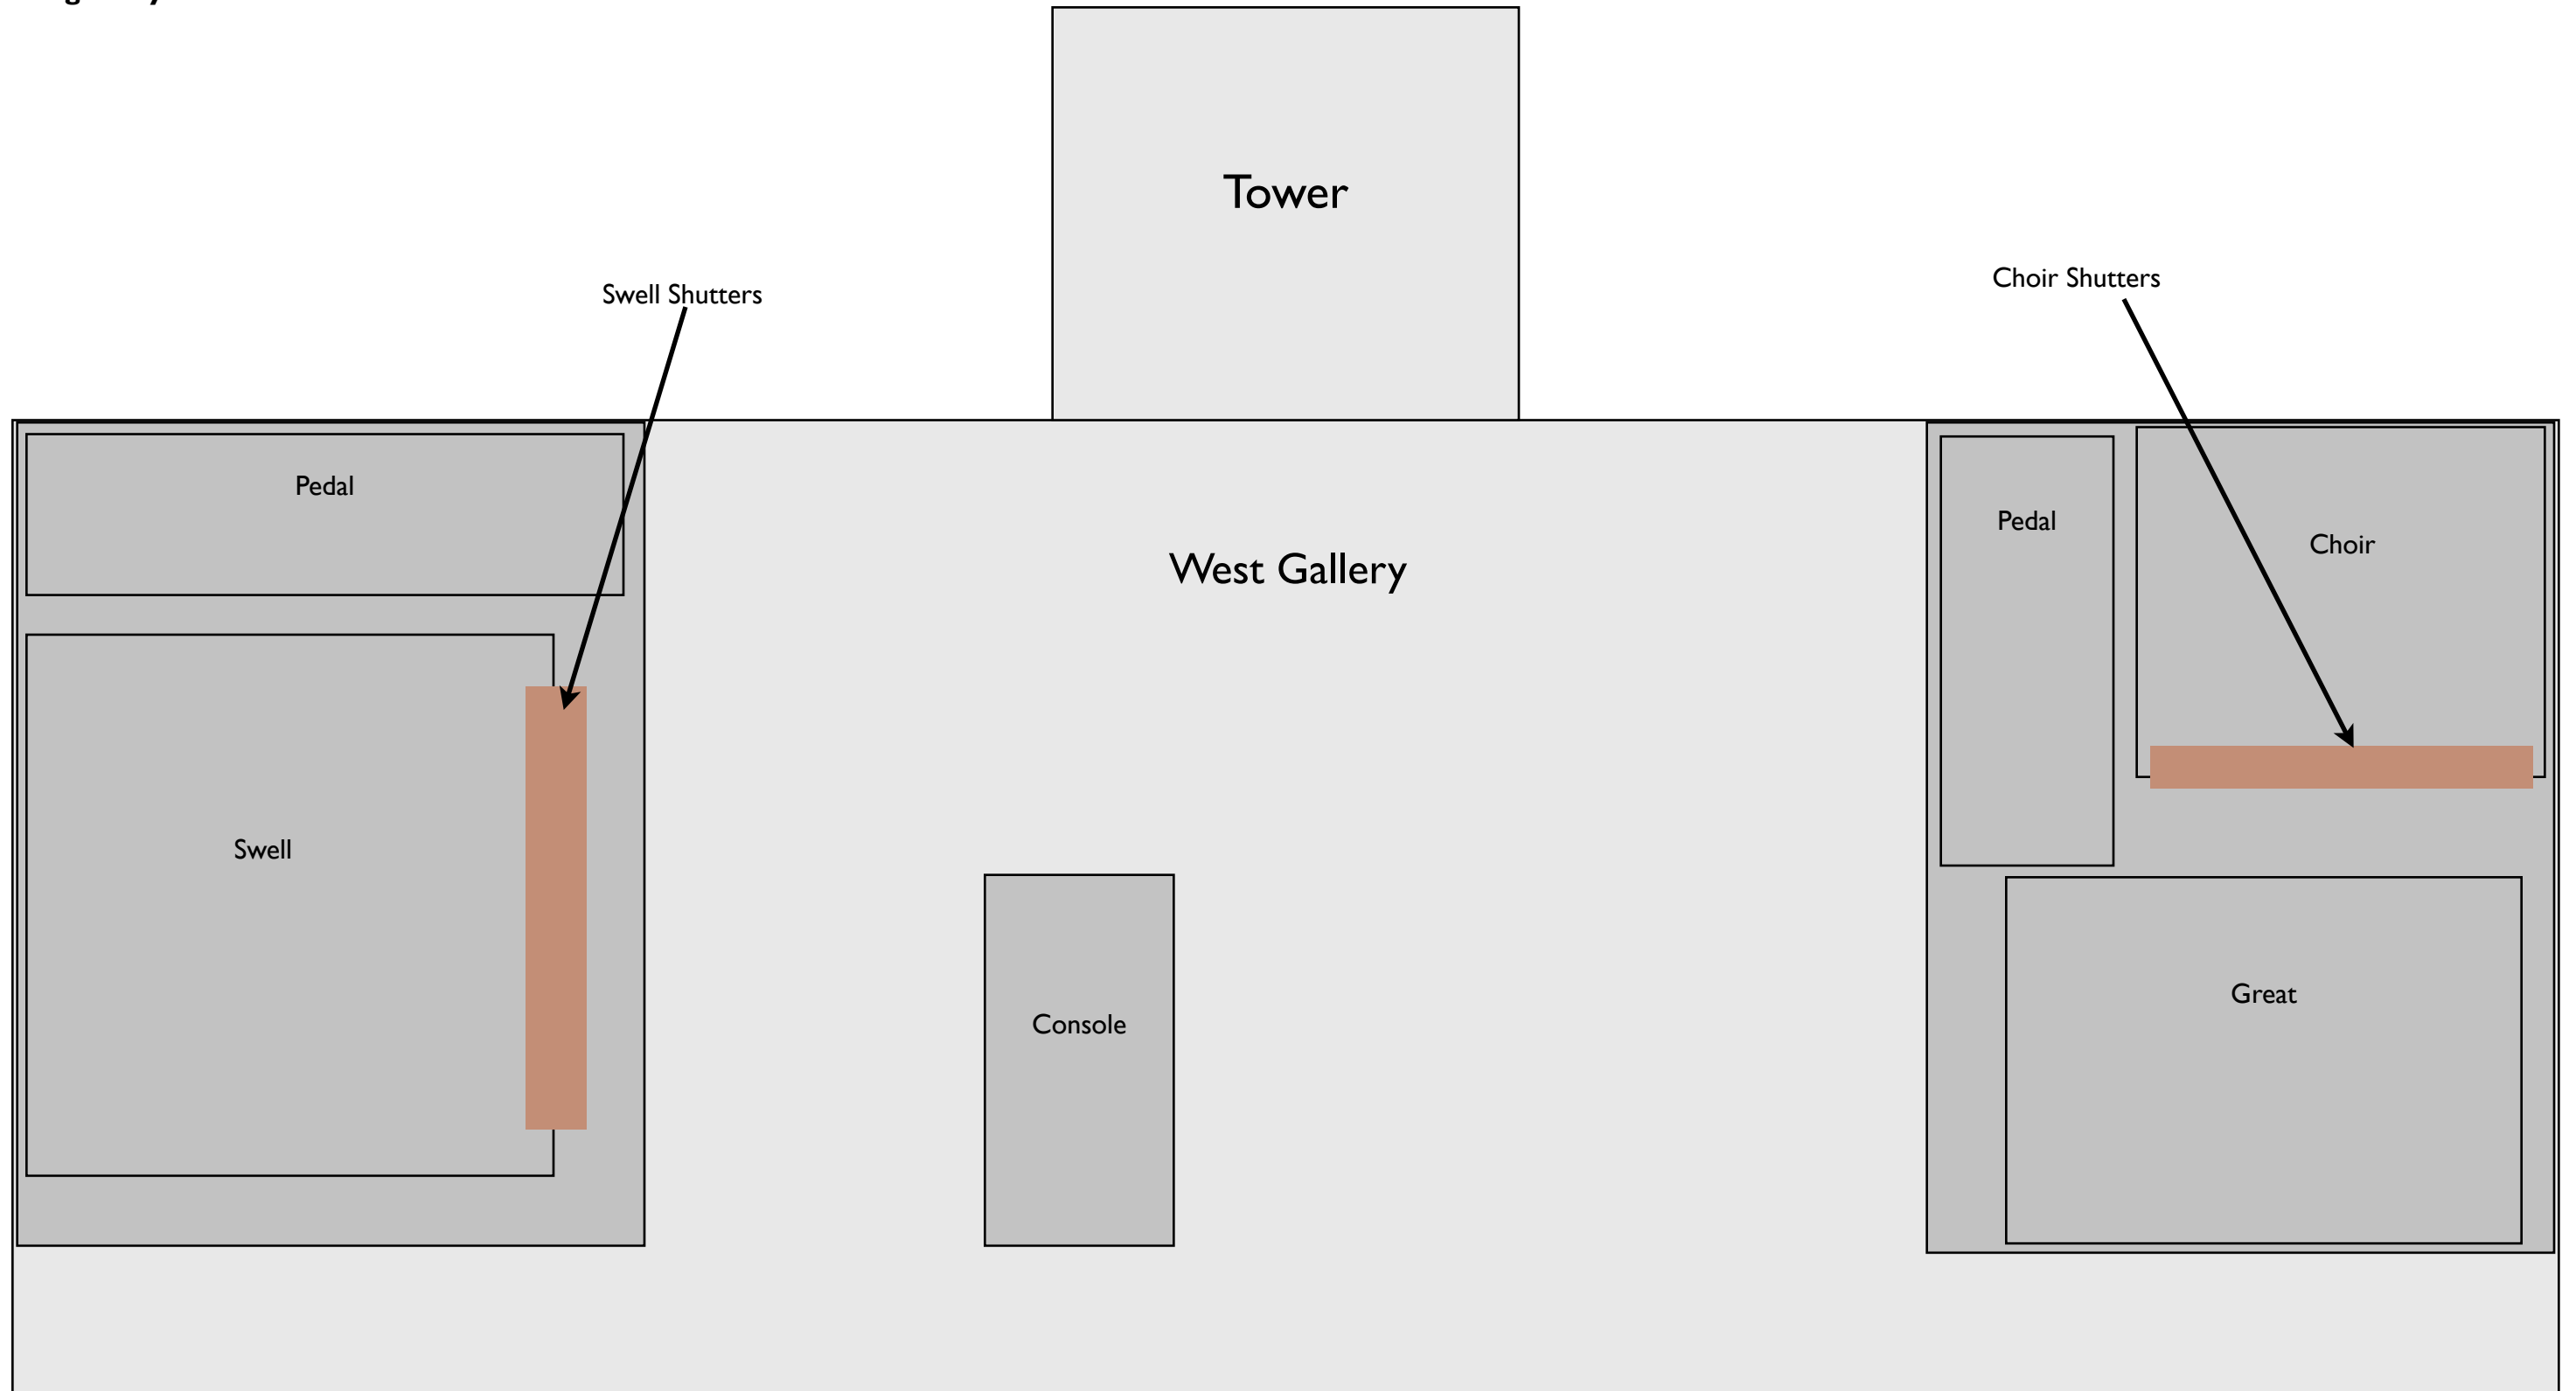

The Organ of St Mark's Hamilton Terrace

Builders

1. 1878 J.W.Walker and Sons
   The organ was moved from the west gallery to a purpose built chamber to the north side of the chancel
2. 1923 Bishop and Son
   The organ was cleaned and overhauled and some modifications were made
3. 1950 J.W.Walker
   The organ was removed from the north side of the chancel and placed in two cases in the north and south corners of the west gallery

Department and Stop List

Department and Stop List															
Pedal				Choir				Great				Swell			
Key Action - Electro-pneumatic Stop Action - Electro-pneumatic Compass - low C Compass high gI Keys - 32				Key Action - Electro pneumatic Stop Action - Electro-pneumatic Compass - low C Compass High c4				Key Action - Electro pneumatic Stop Action - Electro-pneumatic Compass - low C Compass High c4				Key Action - Electro pneumatic Stop Action - Electro-pneumatic Compass - low C Compass High c4			
1	Contra Bass	32'	Acoustic	13	Contra Gedeckt	16'		27	Violone	16		41	Contra Dulciana	16'	Haskell Bass
2	Open Wood	16'		14	Open Diapason	8'		28	Open Diapason No. 1	8'		42	Open Diapason	8'	
3	Violone	16'	Great	15	Viol d'Orchestre	8'		29	Open Diapason No. 2	8'		43	Stopped Diapason	8'	
4	Bourdon	16'		16'	Dulciana	8'		30	Harmonic Flute	8'		44	Salicional	8'	
5	Echo Bourdon	16'	Choir	17	Clarabella	8'		31	Wald Flute	8'		45	Vox Angelica	8'	Tenor C
6	Dulciana	16'	Swell (HaskellBass)	18	Lieblich Gedeckt	8'	Ext	32	Octave	4'		46	Principal	4'	
7	Octave	8'	Ext	19	Viola	4'		33	Principal	4'		47	Suabe Flute	4'	
8	Bass Flute	8'	Ext	20	Lieblich Flute	4'	Ext	34	Harmonic Flute	4'		48	Fifteenth	2'	
9	Octave Flute	4'	Ext	21	Nazard	2 2/3	Ext	35	Twelfth	2 2/3		49	Mixture	III	19-22-26
10	Trombone	16'	Ext	22	Harmonic Piccolo	2'		36	Fifteenth	2'		50	Double Trumpet	16'	
11	Tromba	8'	Great	23	Clarinet	8'		37	Mixture	III	17-19-22	51	Trumpet	8'	
12	Octave Tromba	4'	Ext	24	Tremulant			38	Sharp Mixture	II	26-29	52	Oboe	8'	
				25	Tromba	8'	Great (unenclosed)	39	Tromba	8'		53	Orchestral Oboe	8'	
				26	Octave Tromba			40	Octave	4'	Ext	54	Vox Humana	8'	
												55	Clarion	4'	
												56	Tremulant		

Organ layout