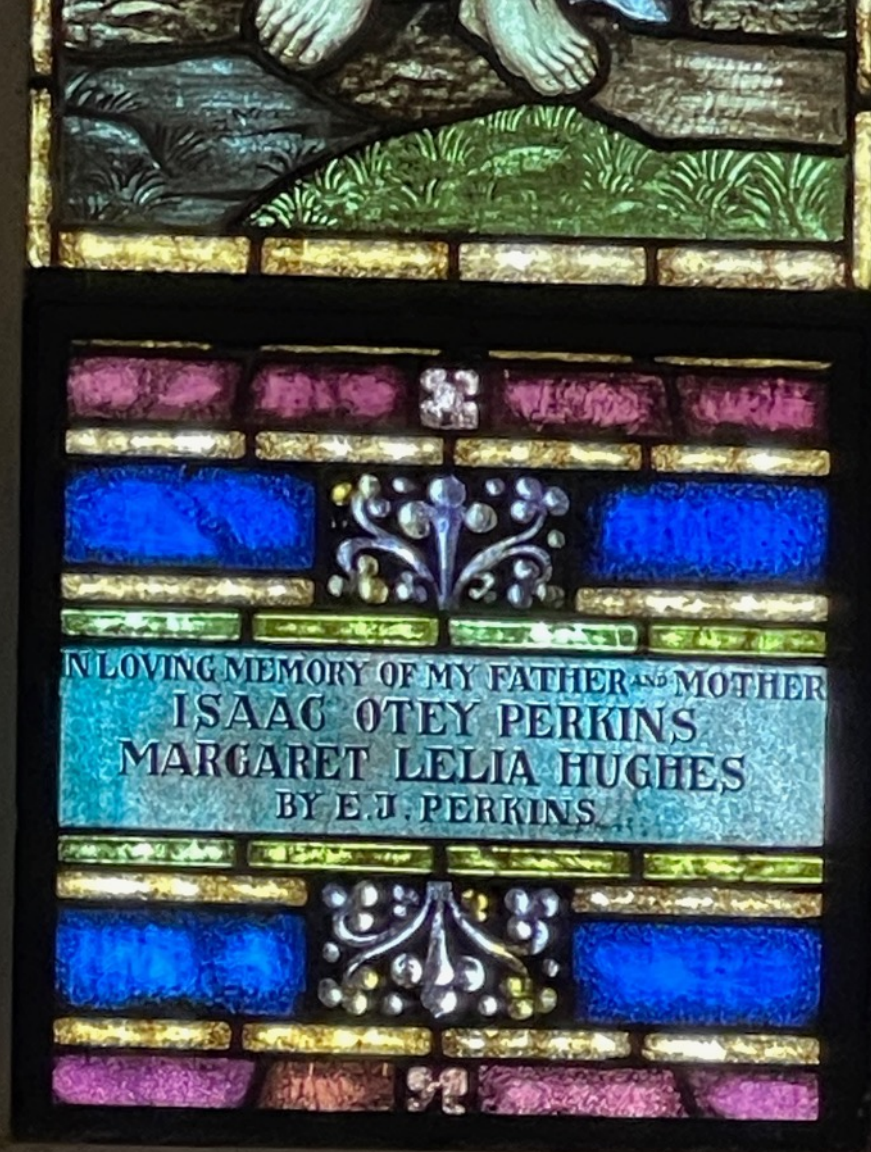

**STAINED GLASS WINDOWS
WITH DETAIL BELOW EACH
IMAGE SHOWING THE
DEDICATION**

IN LOVING MEMORY OF MY FATHER AND MOTHER
ISAAC OTEY PERKINS
MARGARET LELIA HUGHES
BY E. J. PERKINS

IN LOVING MEMORY OF MY FATHER AND MOTHER
ISAAC OTEY PERKINS
MARGARET LELIA HUGHES
BY E. J. PERKINS

IN MEMORY OF MY BELOVED HUSBAND
BENJAMIN FRANKLIN DIGKERSON
1862 - 1932
BY SUSIE TYLER HOOPES

IN MEMORY OF MY BELOVED HUSBAND
BENJAMIN FRANKLIN DIGKERSON
1862 - 1932
BY SUSIE TYLER HOOPES

CHARLES GOODALL SNEAD
CAPTAIN, C.S.A.
1840 - 1925