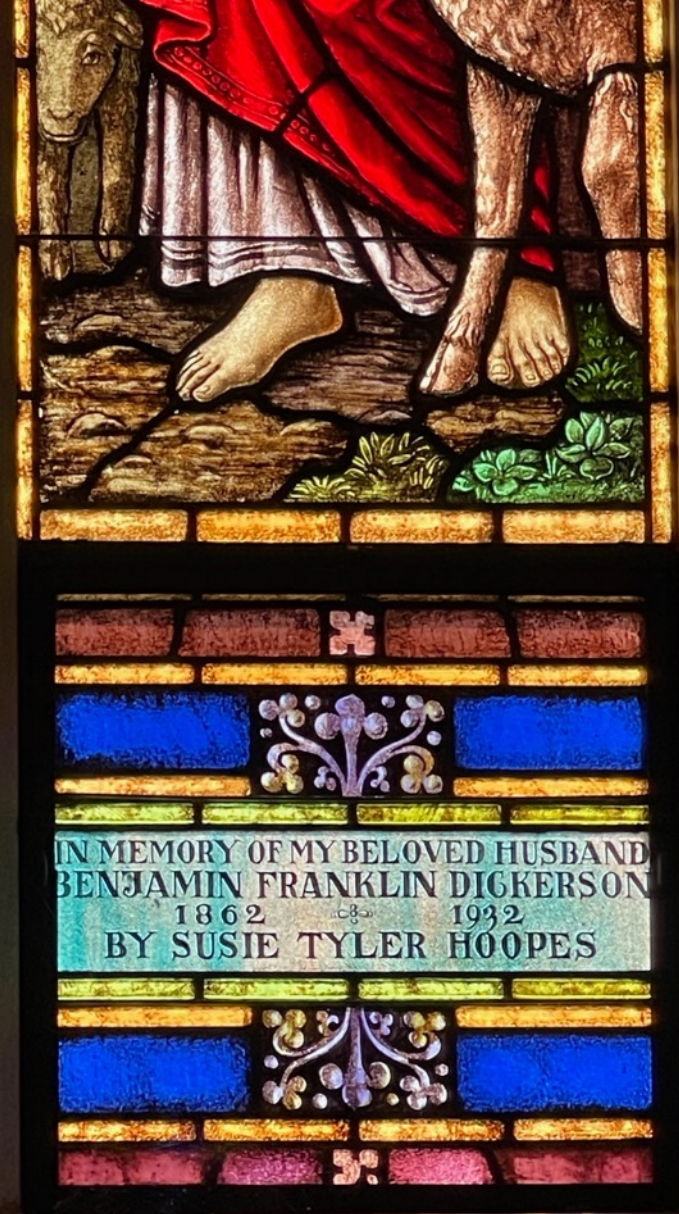

**STAINED GLASS WINDOWS
WITH DETAIL BELOW EACH
IMAGE SHOWING THE
DEDICATION**

IN LOVING MEMORY OF MY FATHER AND MOTHER
ISAAC OTEY PERKINS
MARGARET LELIA HUGHES
BY E. J. PERKINS

IN LOVING MEMORY OF MY FATHER AND MOTHER
ISAAC OTEY PERKINS
MARGARET LELIA HUGHES
BY E. J. PERKINS

IN MEMORY OF MY BELOVED HUSBAND
BENJAMIN FRANKLIN DIGKERSON
1862 - 1932
BY SUSIE TYLER HOOPES

IN MEMORY OF MY BELOVED HUSBAND
BENJAMIN FRANKLIN DIGKERSON
1862 - 1932
BY SUSIE TYLER HOOPES

CHARLES GOODALL SNEAD
CAPTAIN, C.S.A.
1840 - 1925