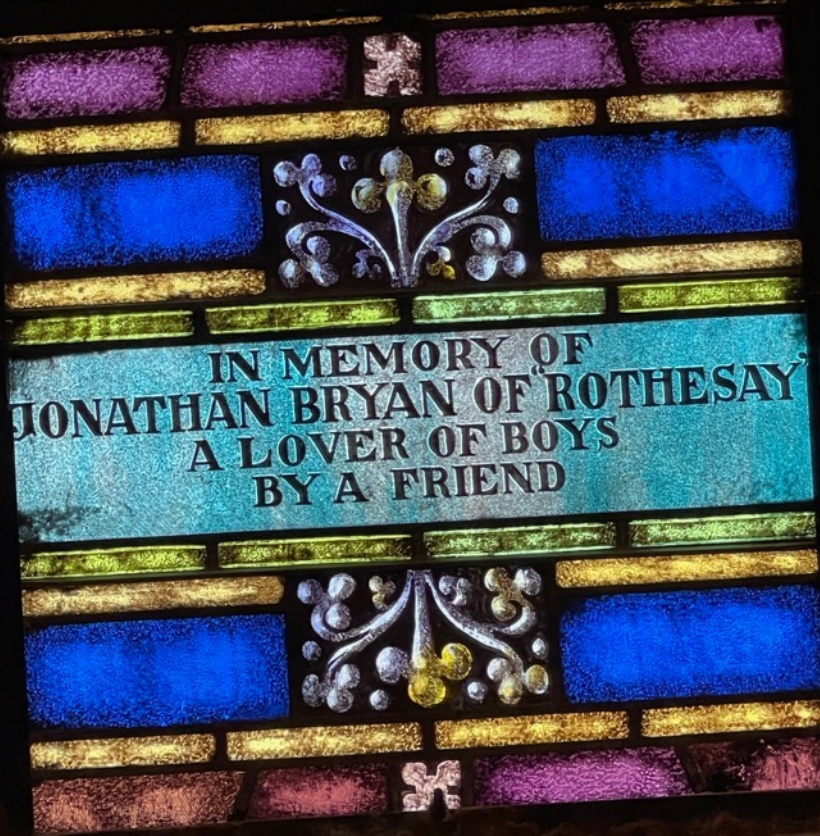

IN MEMORY OF
JONATHAN BRYAN OF ROTHEsay
A LOVER OF BOYS
BY A FRIEND