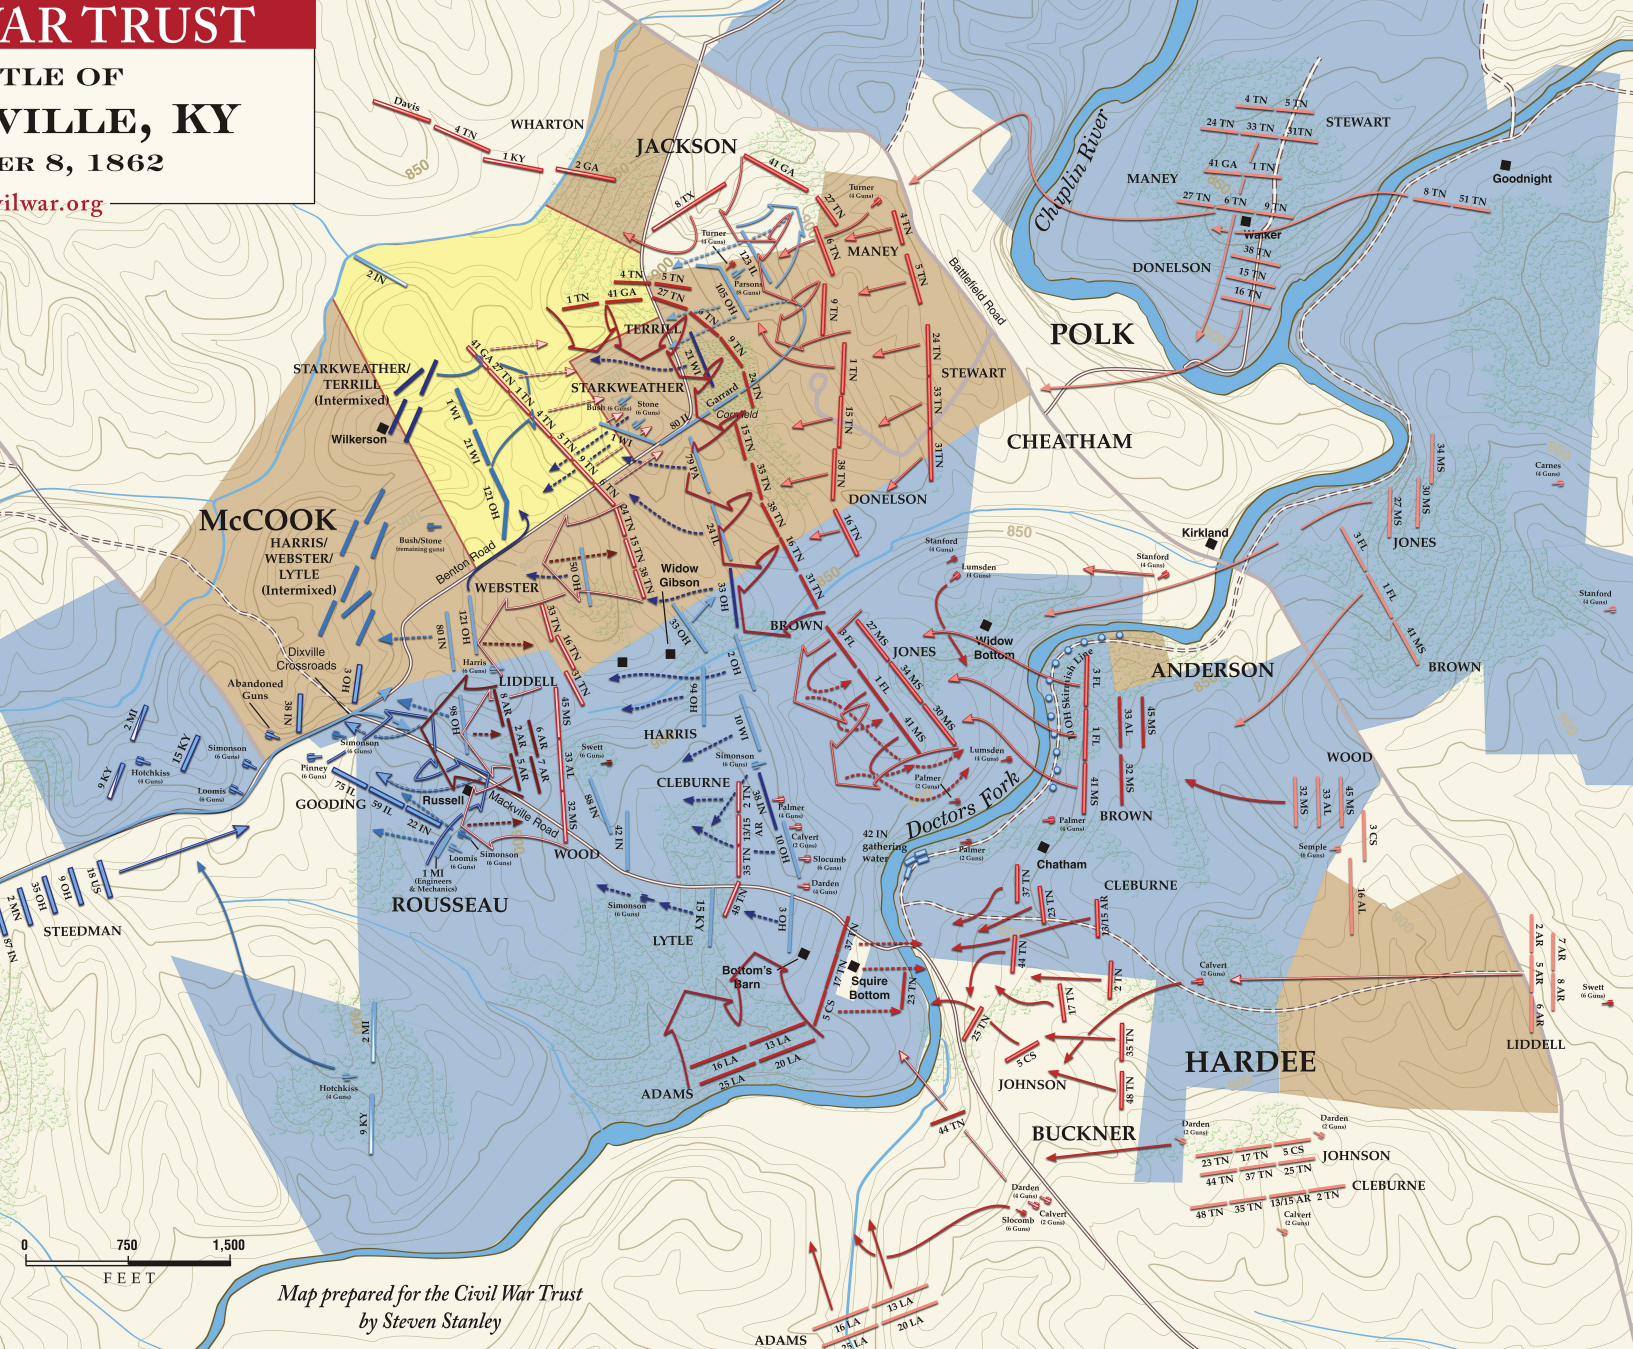

CIVIL WAR TRUST

BATTLE OF PERRYVILLE, KY OCTOBER 8, 1862

Civilwar.org

LEGEND

Confederate	Union
Orange	Light Blue
Red	Blue
Dark Red	Dark Blue
Light Pink	Light Blue
Brown	Blue

- 19th-Century Woodline
- 19th-Century Structures
- 19th-Century Roads
- 19th-Century Roads no longer in existence
- 19th-Century Fences
- Modern Roads
- Perryville Battlefield State Historic Site
- Preserved in whole or part by the Civil War Trust
- Target Property

Map prepared for the Civil War Trust
by Steven Stanley

Saving America's
Civil War Battlefields
Updated February 2016