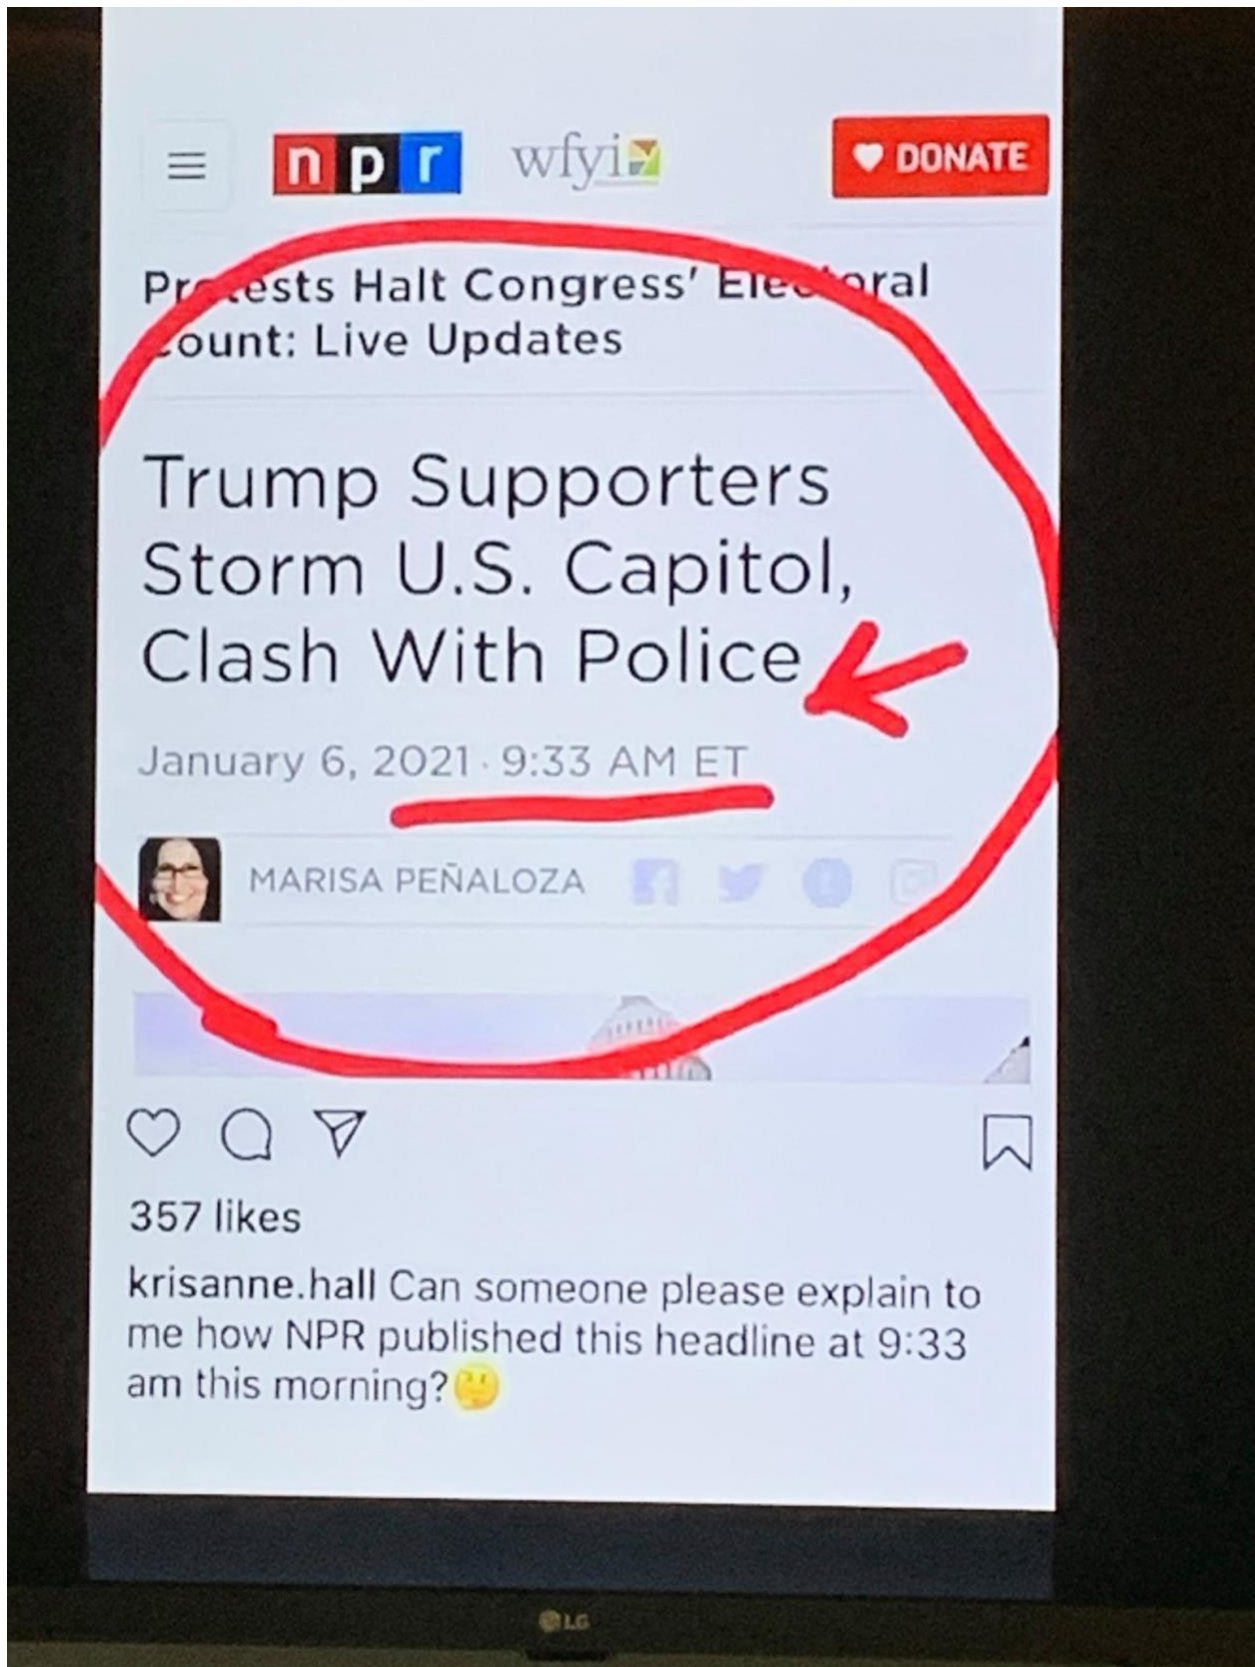

# Capital Attack was Preplanned by Antifa and BLM

[TheOregonConservative](#) [Uncategorized](#) January 14, 2021 1 Minute

NPR had a story prepared three hours before the first person reportedly stormed the capital

building

At least one BLM activist has been arrested so far in connection with the Capital Building assault on January 6th, 2021. Antifa had posted on multiple platforms for their members to dress like Trump supporters and show up, mingle in, and cause havoc. A few Trump supporters went along for the ride with many more choosing not to, shouting things like "stop breaking those windows, who are you? Antifa?" Yet the violence continued unabated. The FBI has confirmed that they have 170 active criminal investigations into the persons who stormed the capital.

The media has been exposed now as having prior knowledge of the capital attack with multiple persons confirmed as having known the attack was coming before it did. Some sources saying the Capital police let the protesters in a side door without any resistance. According to Flashpoint Media multiple dark colored SUVs pulled up behind the capital building and as many as fifty people exited them and mingled in with Trump supporters, then proceeded to force their way into the building. Another witness testified to seeing Antifa exit four shuttle busses and those people were the ones that assaulted the building itself.

It is confirmed that at least one Trump supporter Ashli Babbitt was killed while being unarmed and climbing through a window, she was shot and killed by a member of the capital police. It has also been confirmed by the US DOJ that a Federal Use of Force Probe has been launched into that shooting.